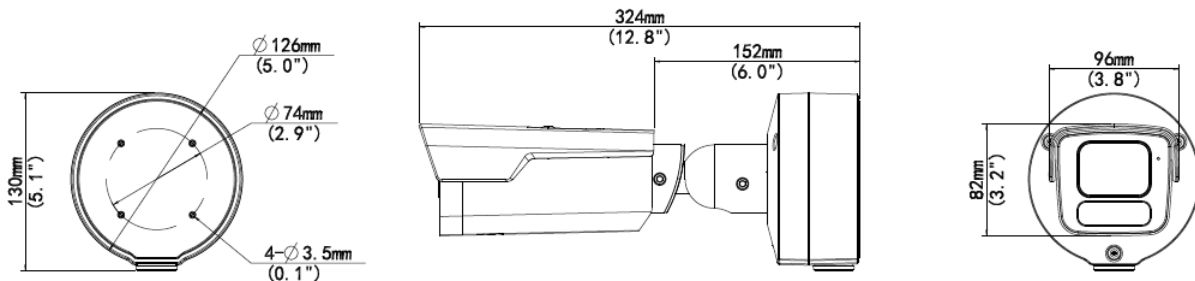

Safety	CE-LVD (EN 62368-1) CB (IEC 62368-1) UL/CUL (UL 62368-1, CAN/CSA C22.2 No. 62368-1)
Environment	CE-RoHS (2011/65/EU;(EU)2015/863); WEEE (2012/19/EU)
Protection	IP67 (IEC 60529) IK10 (IEC 62262)
General	
Power	DC 12V±25%, PoE (IEEE 802.3af)
	Power consumption: Max 13W
Power Interface	∅ 5.5mm coaxial power plug
Dimensions (L × W × H)	324 × 126 × 130mm (12.8" × 5.0" × 5.1")
Weight	1.47kg (3.24lb)
Material	Metal+Plastic
Working Environment	-30°C ~ 60°C (-22°F ~ 140°F), Humidity: ≤95% RH (non-condensing)
Storage Environment	-30°C ~ 60°C (-22°F ~ 140°F), Humidity: ≤95% RH (non-condensing)
Surge Protection	6KV
Reset Button	Support
Web Client Language	20 Languages Traditional Chinese, English, Simplified Chinese, Polish, German, Russian, French, Korean, Dutch, Czech, Portuguese (Europe), Portuguese (Brazil), Japanese, Thai, Turkish, Spanish (Latin America), Spanish (Europe), Hungarian, Italian, Vietnamese

Dimensions

Accessories

TR-UP06-C-IN

Pole Mount